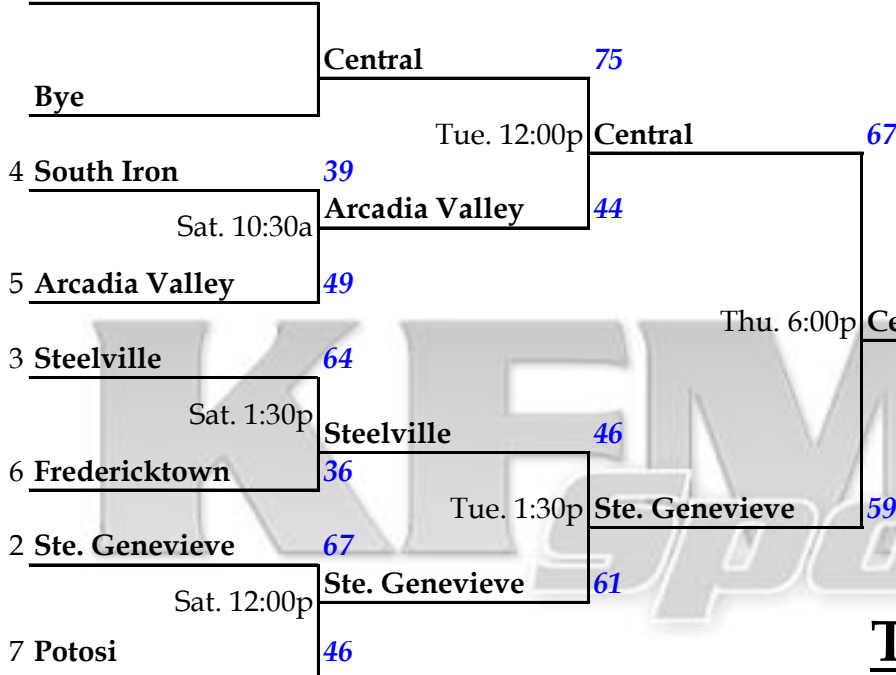

35th Lady Rebel Christmas Tournament

Host: Central -- Dec. 26-31, 2020

1 Central

Third Place Game

Fifth Place Bracket